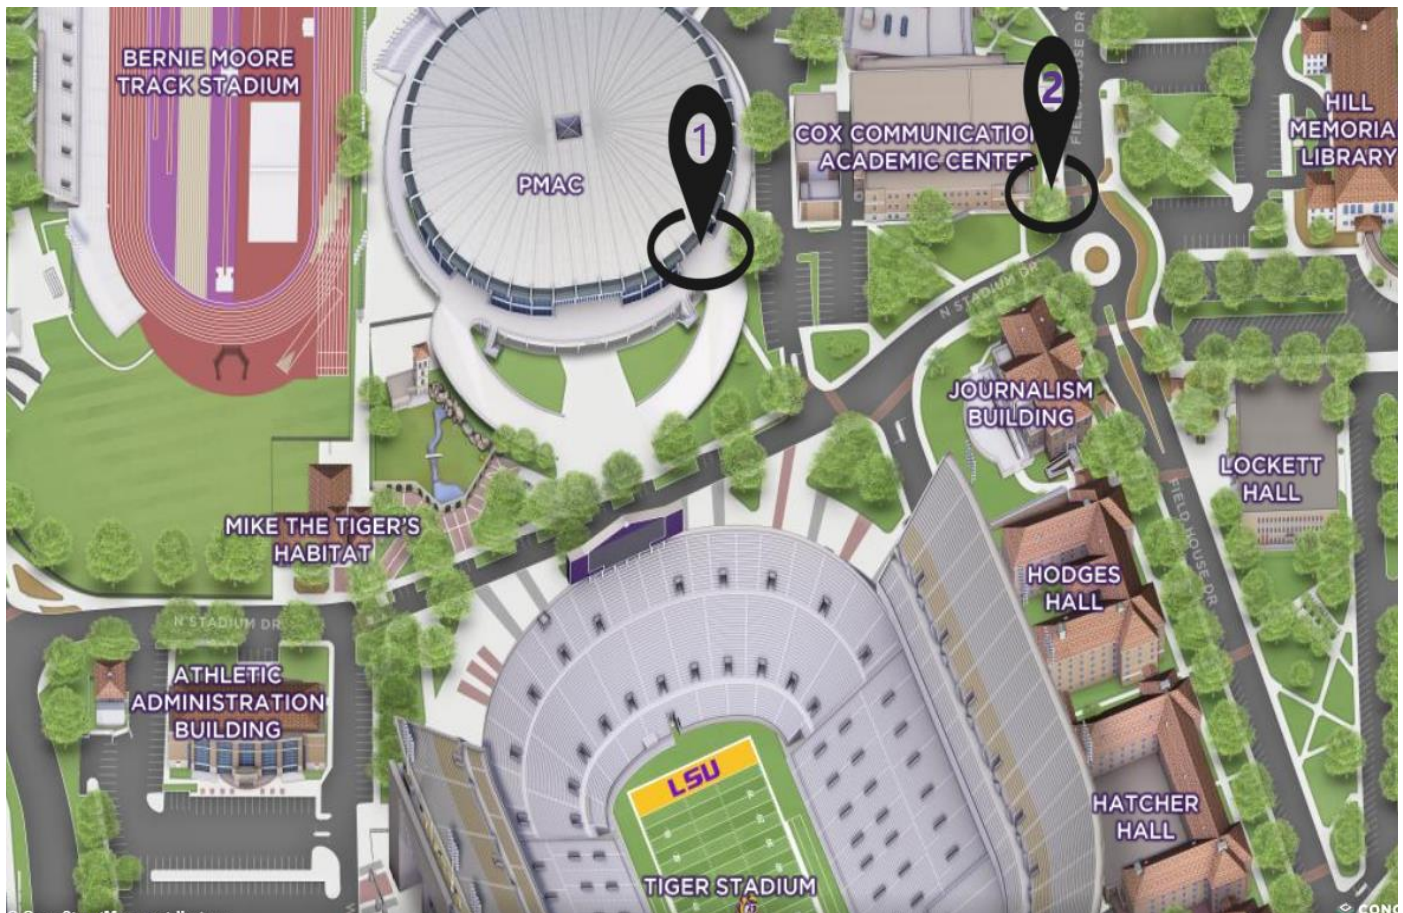

LSU

Pinkie Gordon Lane Graduate School

2023

New Graduate Student Orientation Location Guide

1) PMAC

Pete Maravich Assembly Center (PMAC) - South Concourse (It will be on the second floor. Use the stairs located on the right side when you face the building.)

Address: [155 N Stadium Dr, Baton Rouge, LA 70802](https://www.lsu.edu/locations/155-n-stadium-dr)

2) COX CENTER

Cox Communication Academic Center

Address: [110 Field House Dr, Baton Rouge, LA 70802](https://www.lsu.edu/locations/110-field-house-dr)