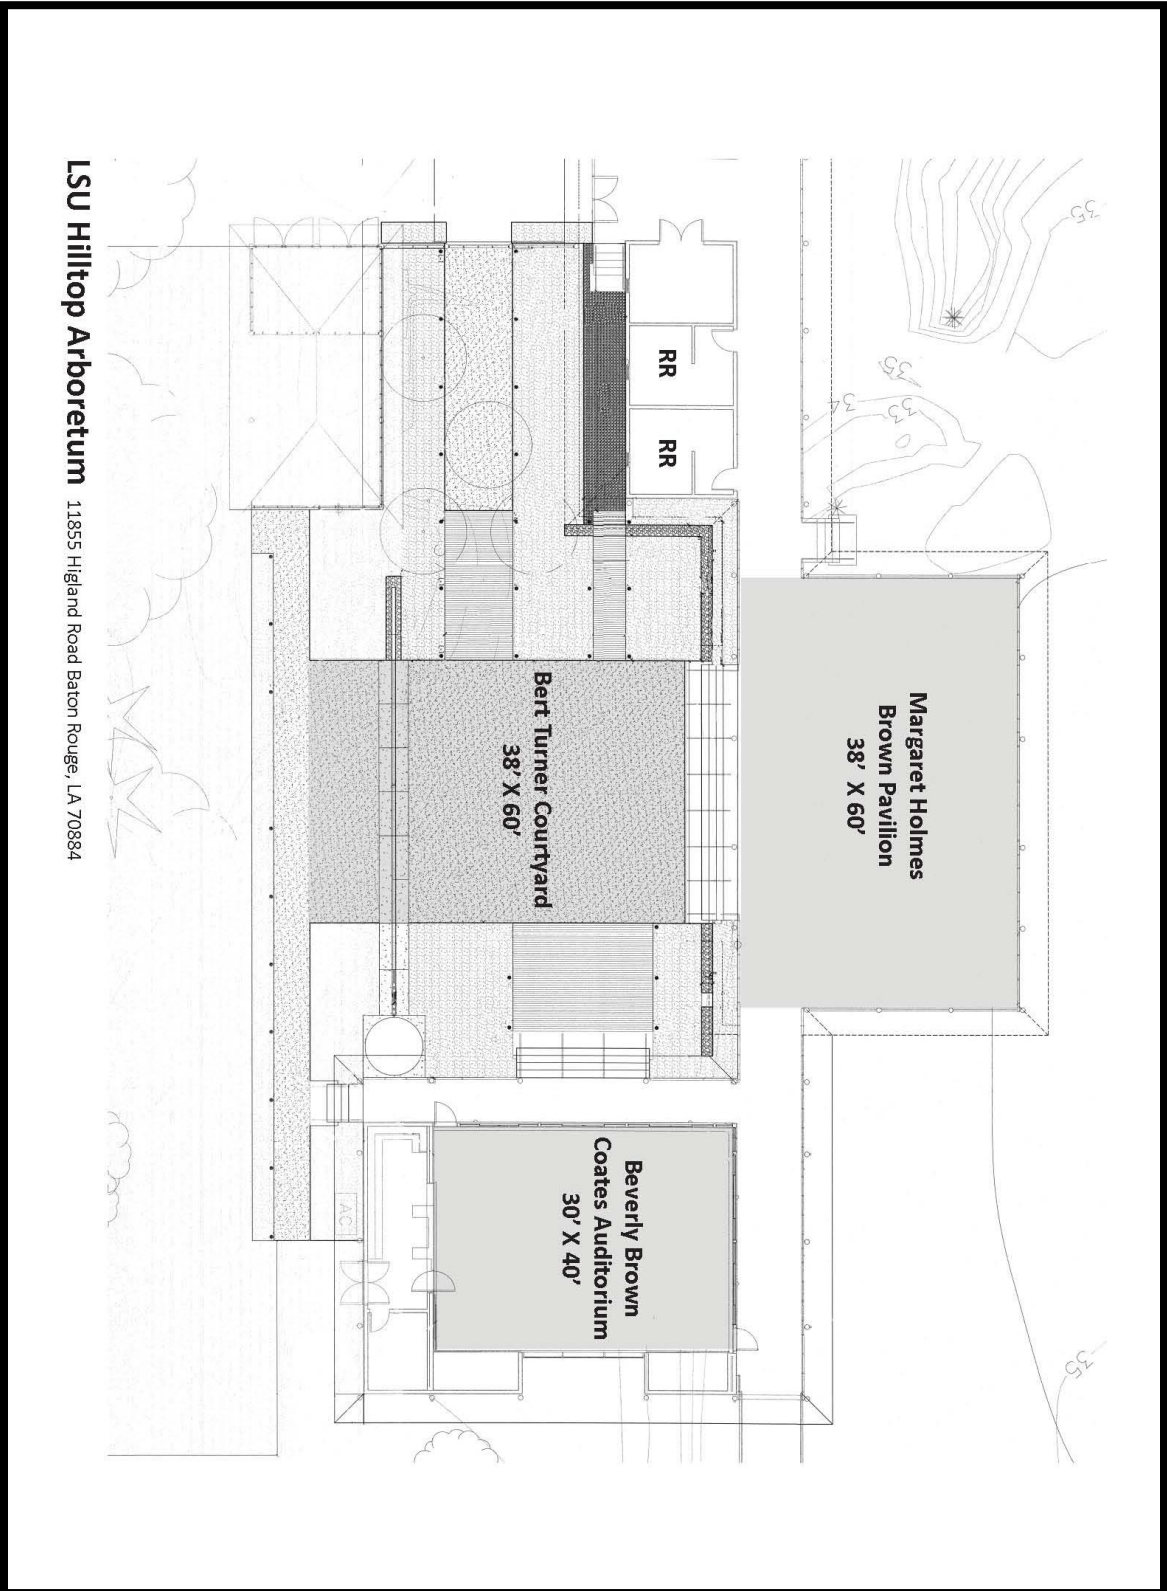

# FRIENDS OF HILLTOP ARBORETUM FACILITY LAYOUT

LSU Hilltop Arboretum 11855 Highland Road Baton Rouge, LA 70884